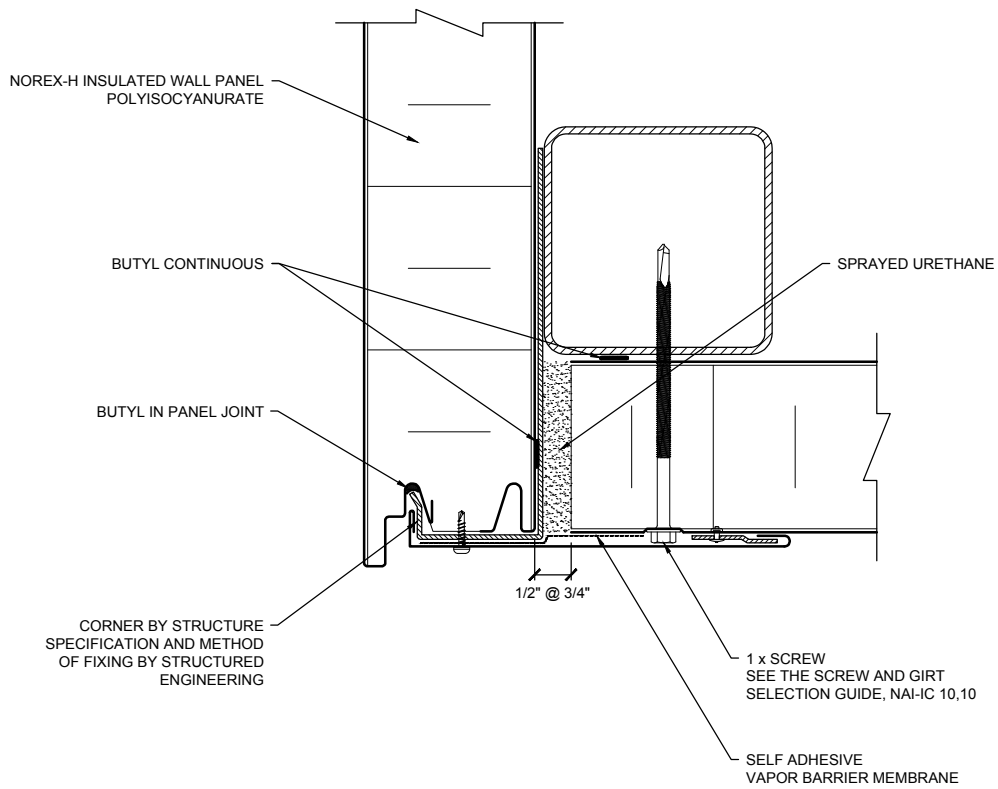

ARCHITECTURAL PANEL SYSTEM
NOREX - H, TYPICAL DETAIL NO. REX - IC 8.31
EAVE PANEL JUNCTION

#DESSIN: REX - IC 8.31

REVISION: 2018-03-07

PAR/BY: M.D.