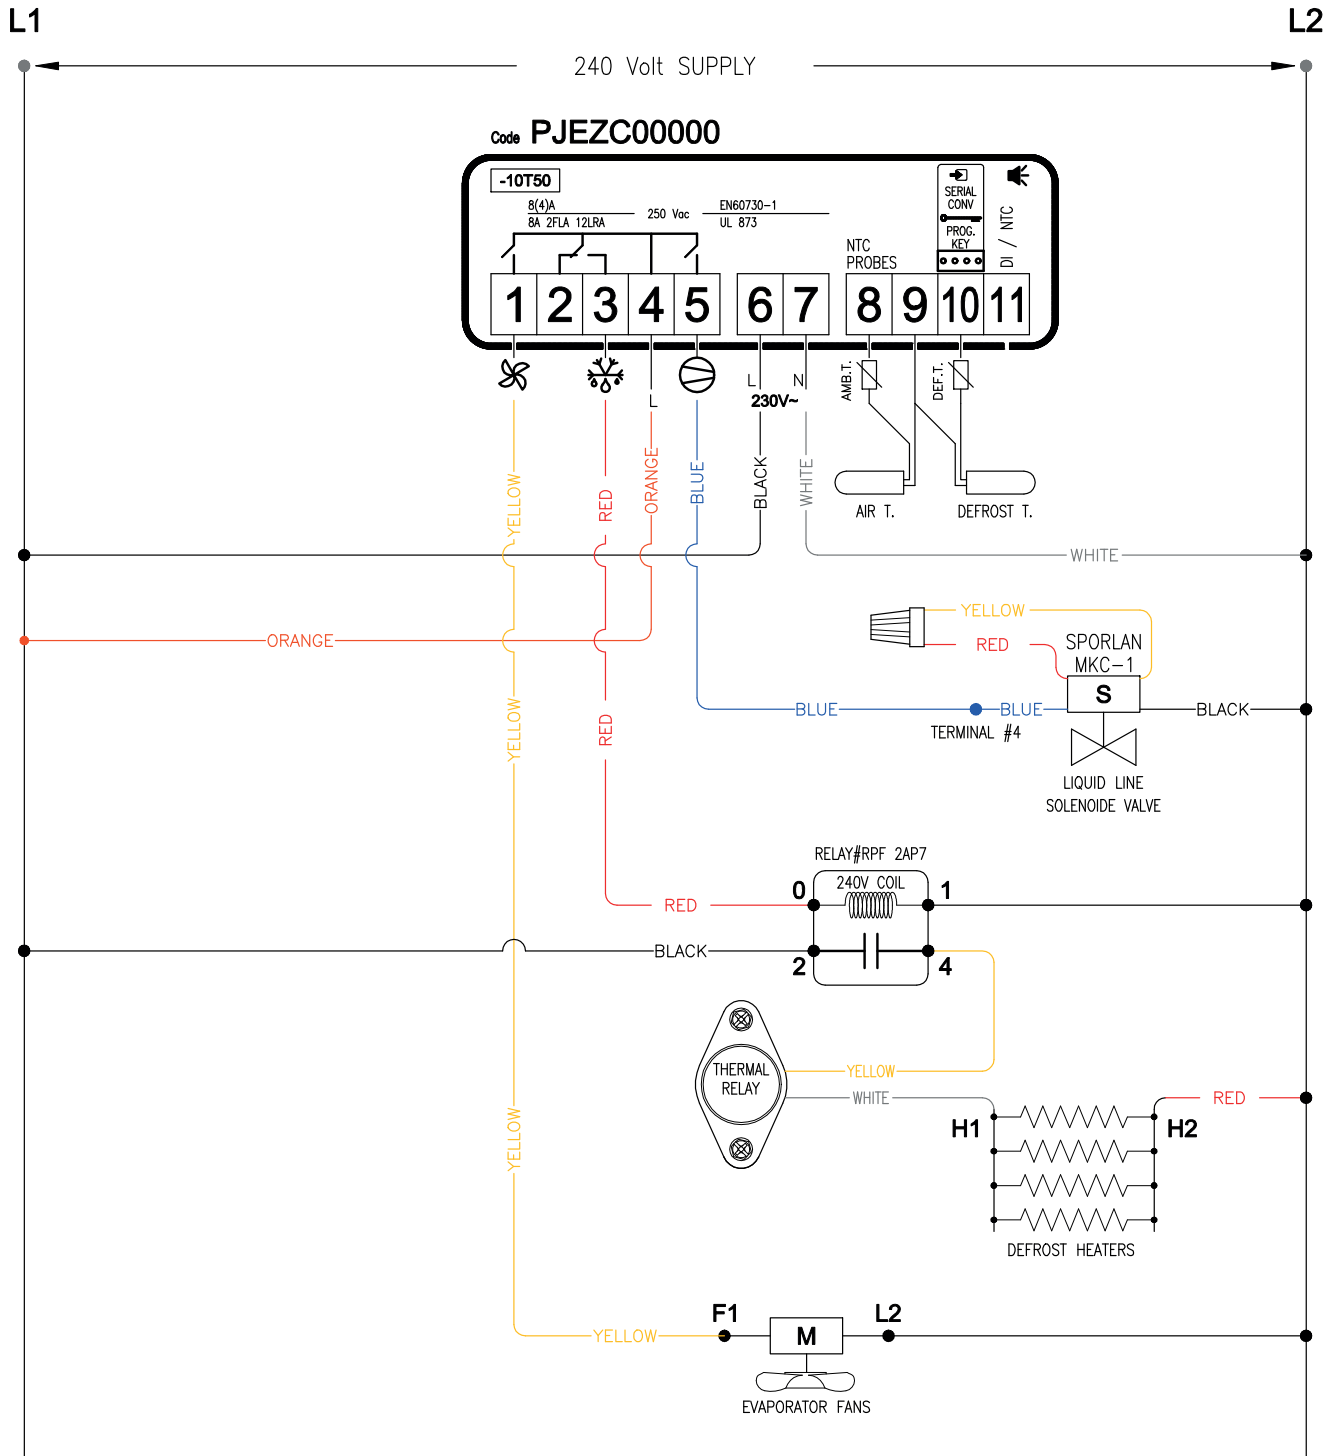

INTELLIREF WIRING DIAGRAM FOR COOLER

INTELLIREF WIRING DIAGRAM FOR COOLER WITH DISCONNECT

INTELLIREF WIRING DIAGRAM COOLER (SELF CONTAIN) - 120/120 VOLTS

COMPRESSOR 120 Volt / EVAPORATOR 120 Volt

INTELLIREF WIRING DIAGRAM COOLER (SELF CONTAIN) - 240/120 VOLTS

COMPRESSOR 240 Volt / EVAPORATOR 120 Volt

INTERLLIREF WIRING DIAGRAM FREEZER (THERMAL RELAY)

INTELLIREF WIRING DIAGRAM FREEZER (THERMAL RELAY) WITH DISCONNECT

INTELLIREF WIRING DIAGRAM FREEZER WITH DISCONNECT

INTELLIREF WIRING DIAGRAM FREEZER (PRE-ASSEMBLED)

WIRING DIAGRAM FREEZER (SME) (THERMAL RELAY)