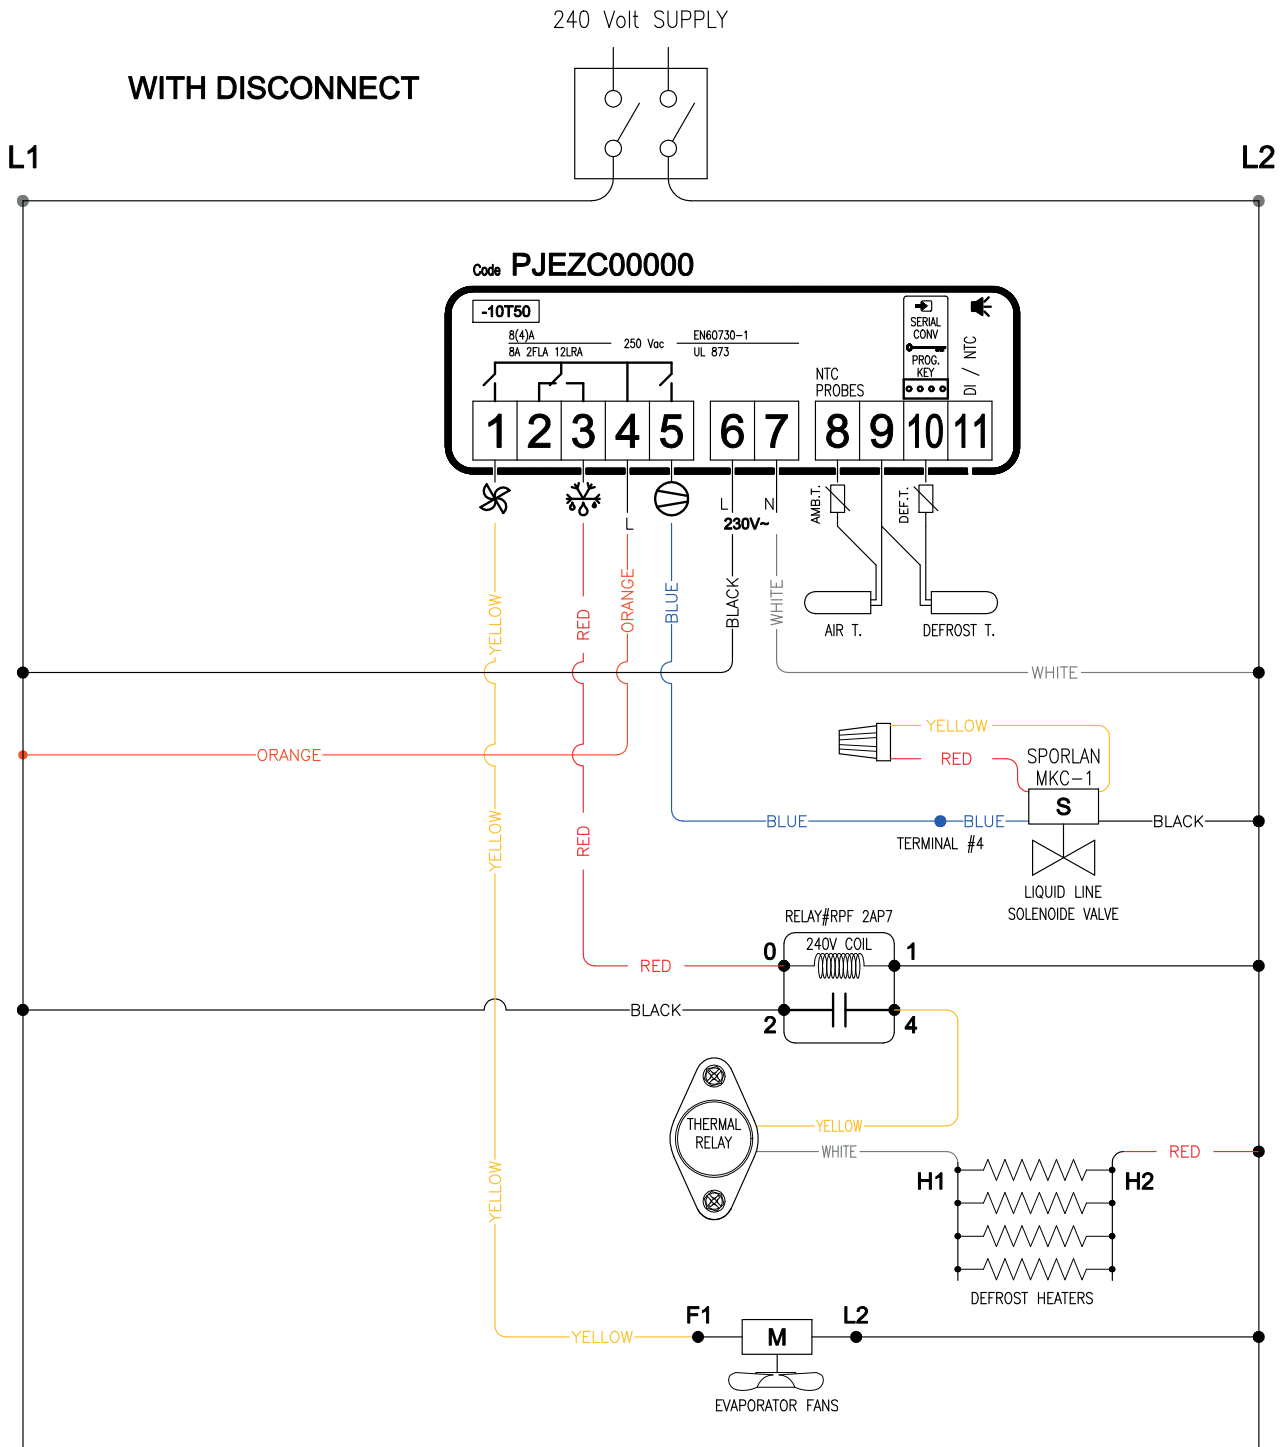

INTELLIREF WIRING DIAGRAM FOR COOLER

INTELLIREF WIRING DIAGRAM FOR COOLER WITH DISCONNECT

INTELLIREF WIRING DIAGRAM COOLER (SELF CONTAIN) - 120/120 VOLTS

COMPRESSOR 120 Volt / EVAPORATOR 120 Volt

INTELLIREF WIRING DIAGRAM COOLER (SELF CONTAIN) - 240/120 VOLTS

COMPRESSOR 240 Volt / EVAPORATOR 120 Volt

INTERLLIREF WIRING DIAGRAM FREEZER (THERMAL RELAY)

INTELLIREF WIRING DIAGRAM FREEZER (THERMAL RELAY) WITH DISCONNECT

INTELLIREF WIRING DIAGRAM FREEZER WITH DISCONNECT

INTELLIREF WIRING DIAGRAM FREEZER (PRE-ASSEMBLED)

WIRING DIAGRAM FREEZER (SME) (THERMAL RELAY)