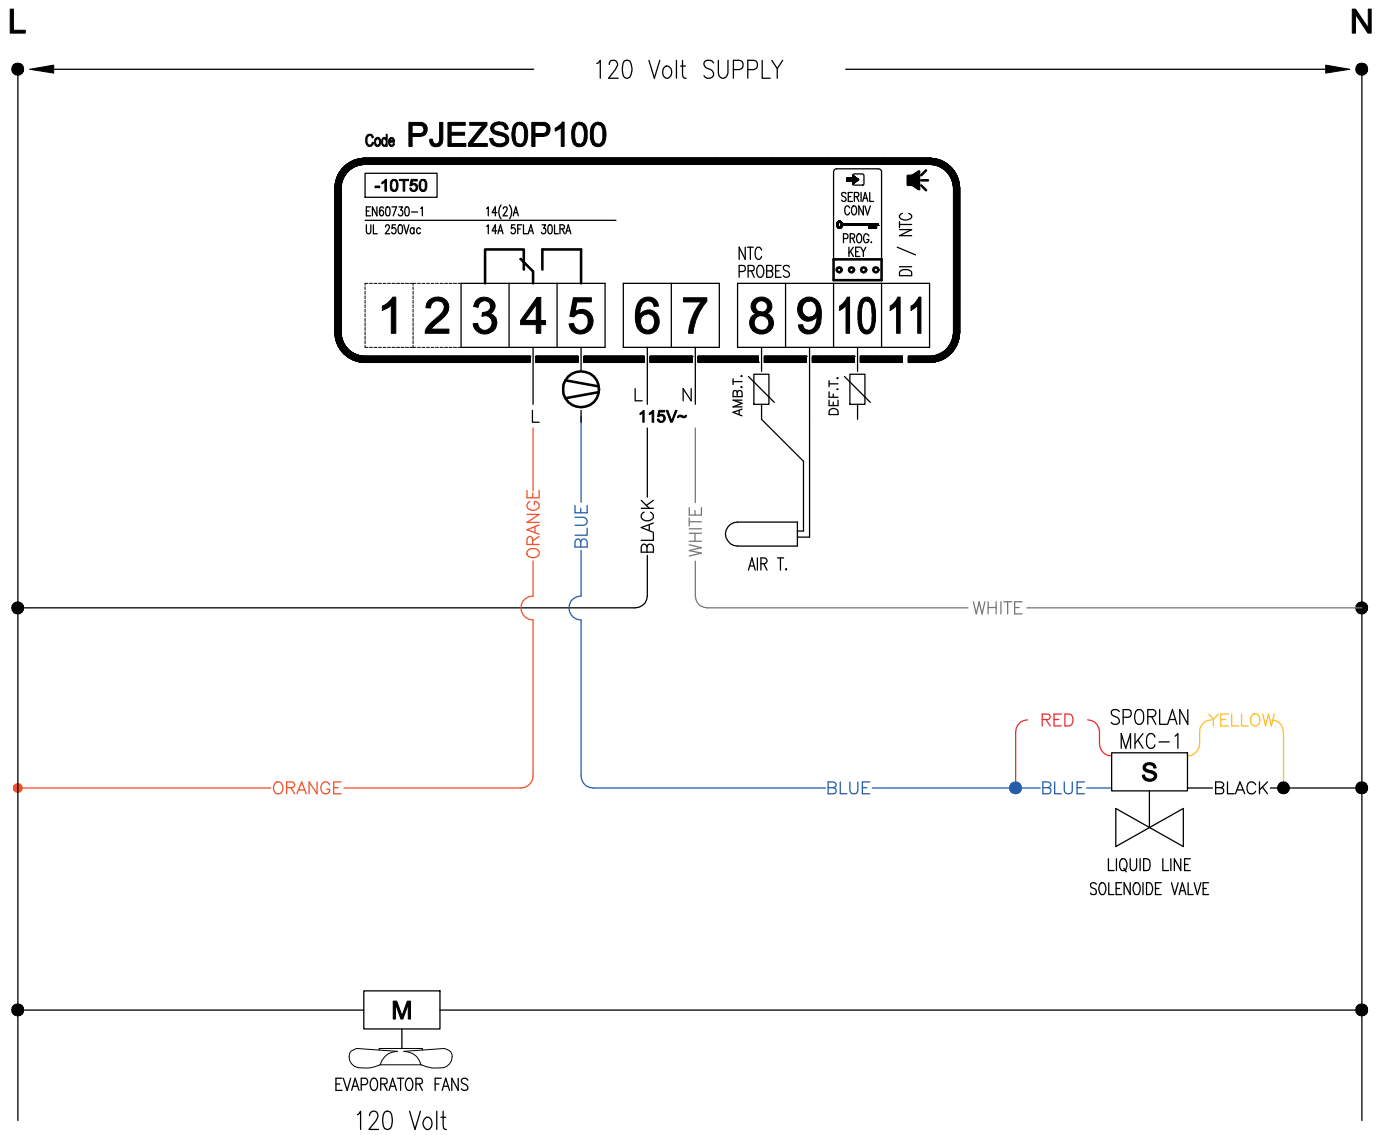

INTELLIREF WIRING DIAGRAM FOR COOLER

INTELLIREF WIRING DIAGRAM FOR COOLER WITH DISCONNECT

INTELLIREF WIRING DIAGRAM COOLER (SELF CONTAIN) - 120/120 VOLTS

COMPRESSOR 120 Volt / EVAPORATOR 120 Volt

INTELLIREF WIRING DIAGRAM COOLER (SELF CONTAIN) - 240/120 VOLTS

COMPRESSOR 240 Volt / EVAPORATOR 120 Volt

INTERLLIREF WIRING DIAGRAM FREEZER (THERMAL RELAY)

INTELLIREF WIRING DIAGRAM FREEZER (THERMAL RELAY) WITH DISCONNECT

INTELLIREF WIRING DIAGRAM FREEZER WITH DISCONNECT

INTELLIREF WIRING DIAGRAM FREEZER (PRE-ASSEMBLED)

WIRING DIAGRAM FREEZER (SME) (THERMAL RELAY)