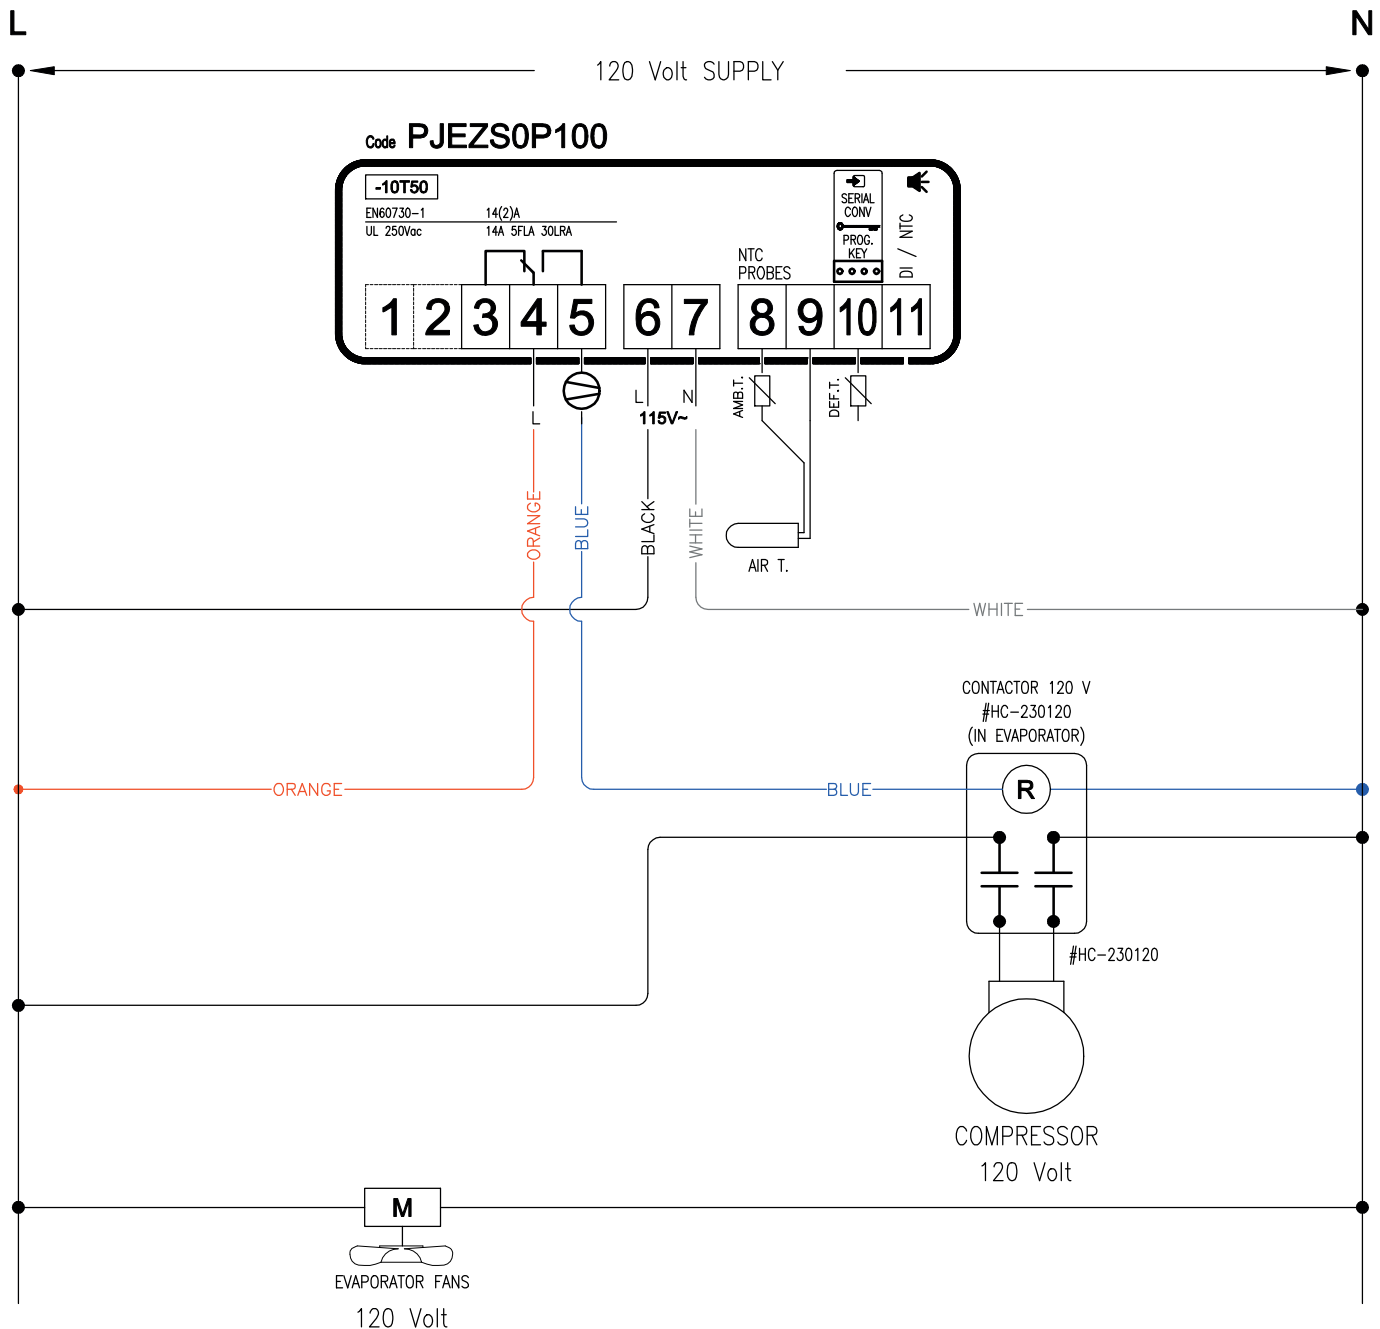

INTELLIREF WIRING DIAGRAM FOR COOLER

INTELLIREF WIRING DIAGRAM FOR COOLER WITH DISCONNECT

INTELLIREF WIRING DIAGRAM COOLER (SELF CONTAIN) - 120/120 VOLTS

COMPRESSOR 120 Volt / EVAPORATOR 120 Volt

INTELLIREF WIRING DIAGRAM COOLER (SELF CONTAIN) - 240/120 VOLTS

COMPRESSOR 240 Volt / EVAPORATOR 120 Volt

INTERLLIREF WIRING DIAGRAM FREEZER (THERMAL RELAY)

INTELLIREF WIRING DIAGRAM FREEZER (THERMAL RELAY) WITH DISCONNECT

INTELLIREF WIRING DIAGRAM FREEZER WITH DISCONNECT

INTELLIREF WIRING DIAGRAM FREEZER (PRE-ASSEMBLED)

WIRING DIAGRAM FREEZER (SME) (THERMAL RELAY)