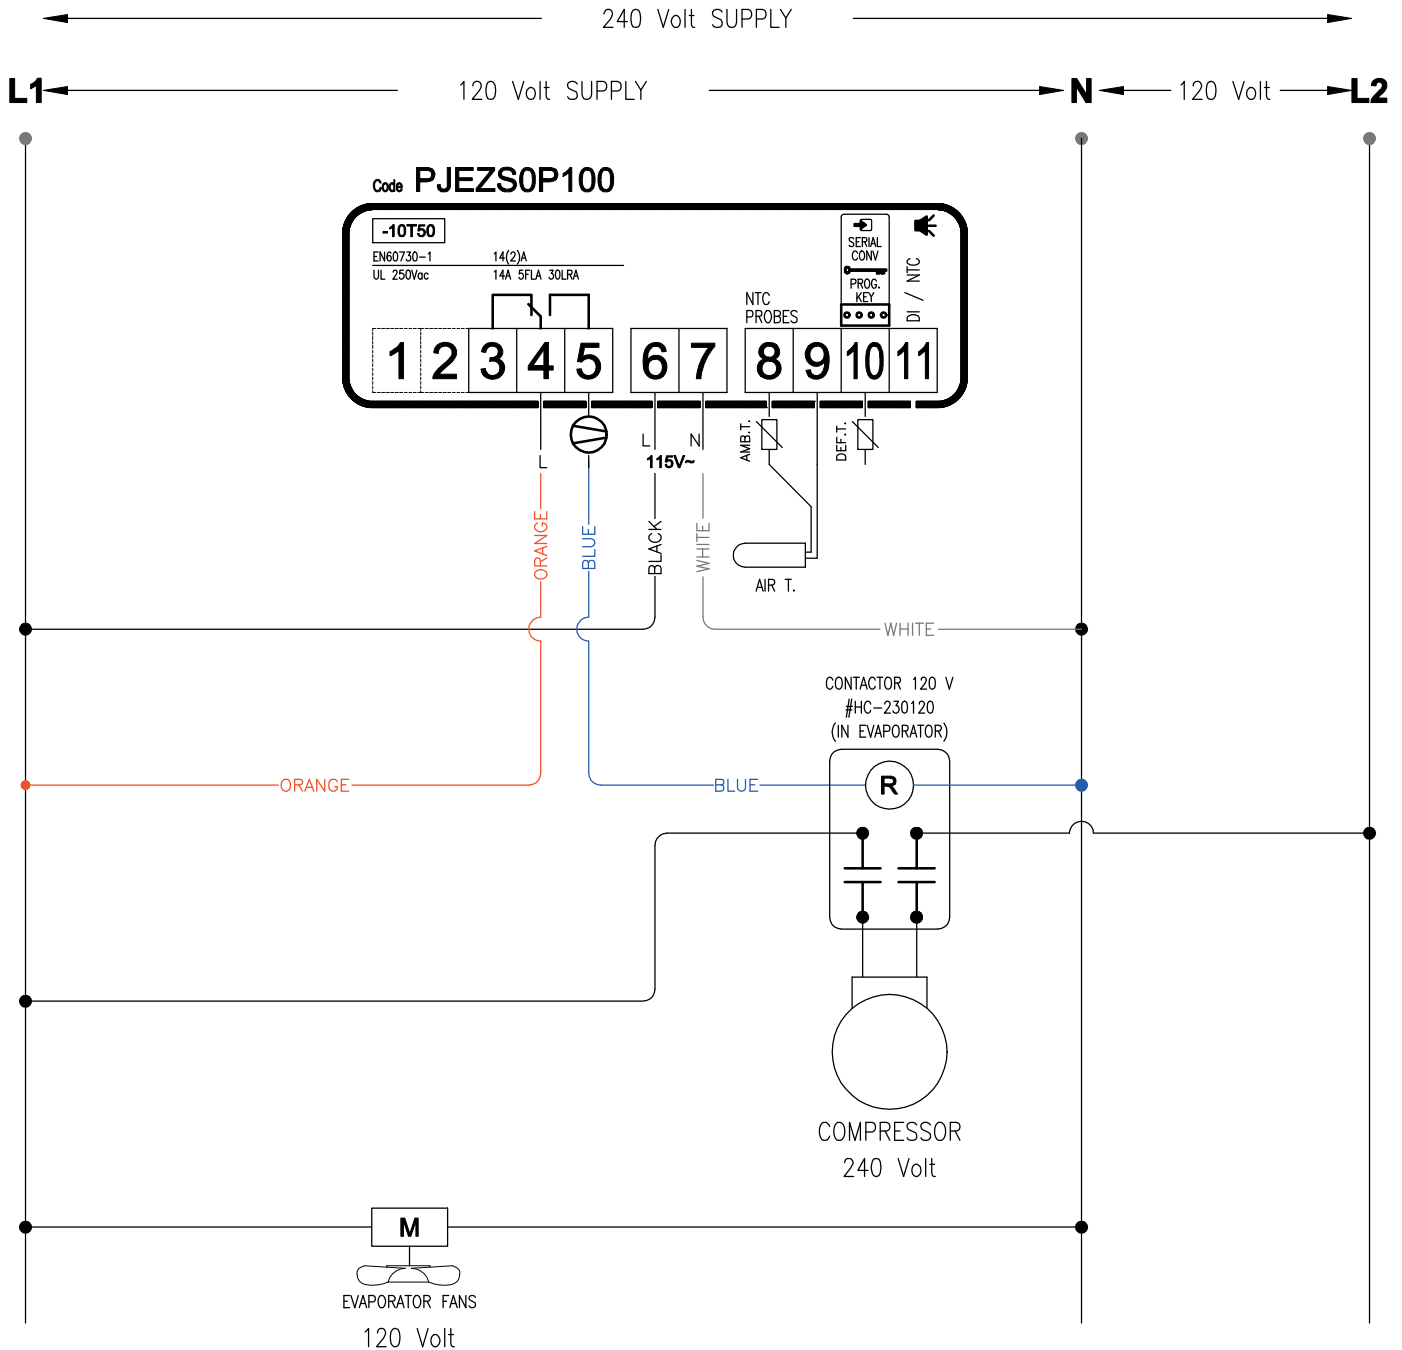

INTELLIREF WIRING DIAGRAM FOR COOLER

INTELLIREF WIRING DIAGRAM FOR COOLER WITH DISCONNECT

INTELLIREF WIRING DIAGRAM COOLER (SELF CONTAIN) - 120/120 VOLTS

COMPRESSOR 120 Volt / EVAPORATOR 120 Volt

INTELLIREF WIRING DIAGRAM COOLER (SELF CONTAIN) - 240/120 VOLTS

COMPRESSOR 240 Volt / EVAPORATOR 120 Volt

INTERLLIREF WIRING DIAGRAM FREEZER (THERMAL RELAY)

INTELLIREF WIRING DIAGRAM FREEZER (THERMAL RELAY) WITH DISCONNECT

INTELLIREF WIRING DIAGRAM FREEZER WITH DISCONNECT

INTELLIREF WIRING DIAGRAM FREEZER (PRE-ASSEMBLED)

WIRING DIAGRAM FREEZER (SME) (THERMAL RELAY)