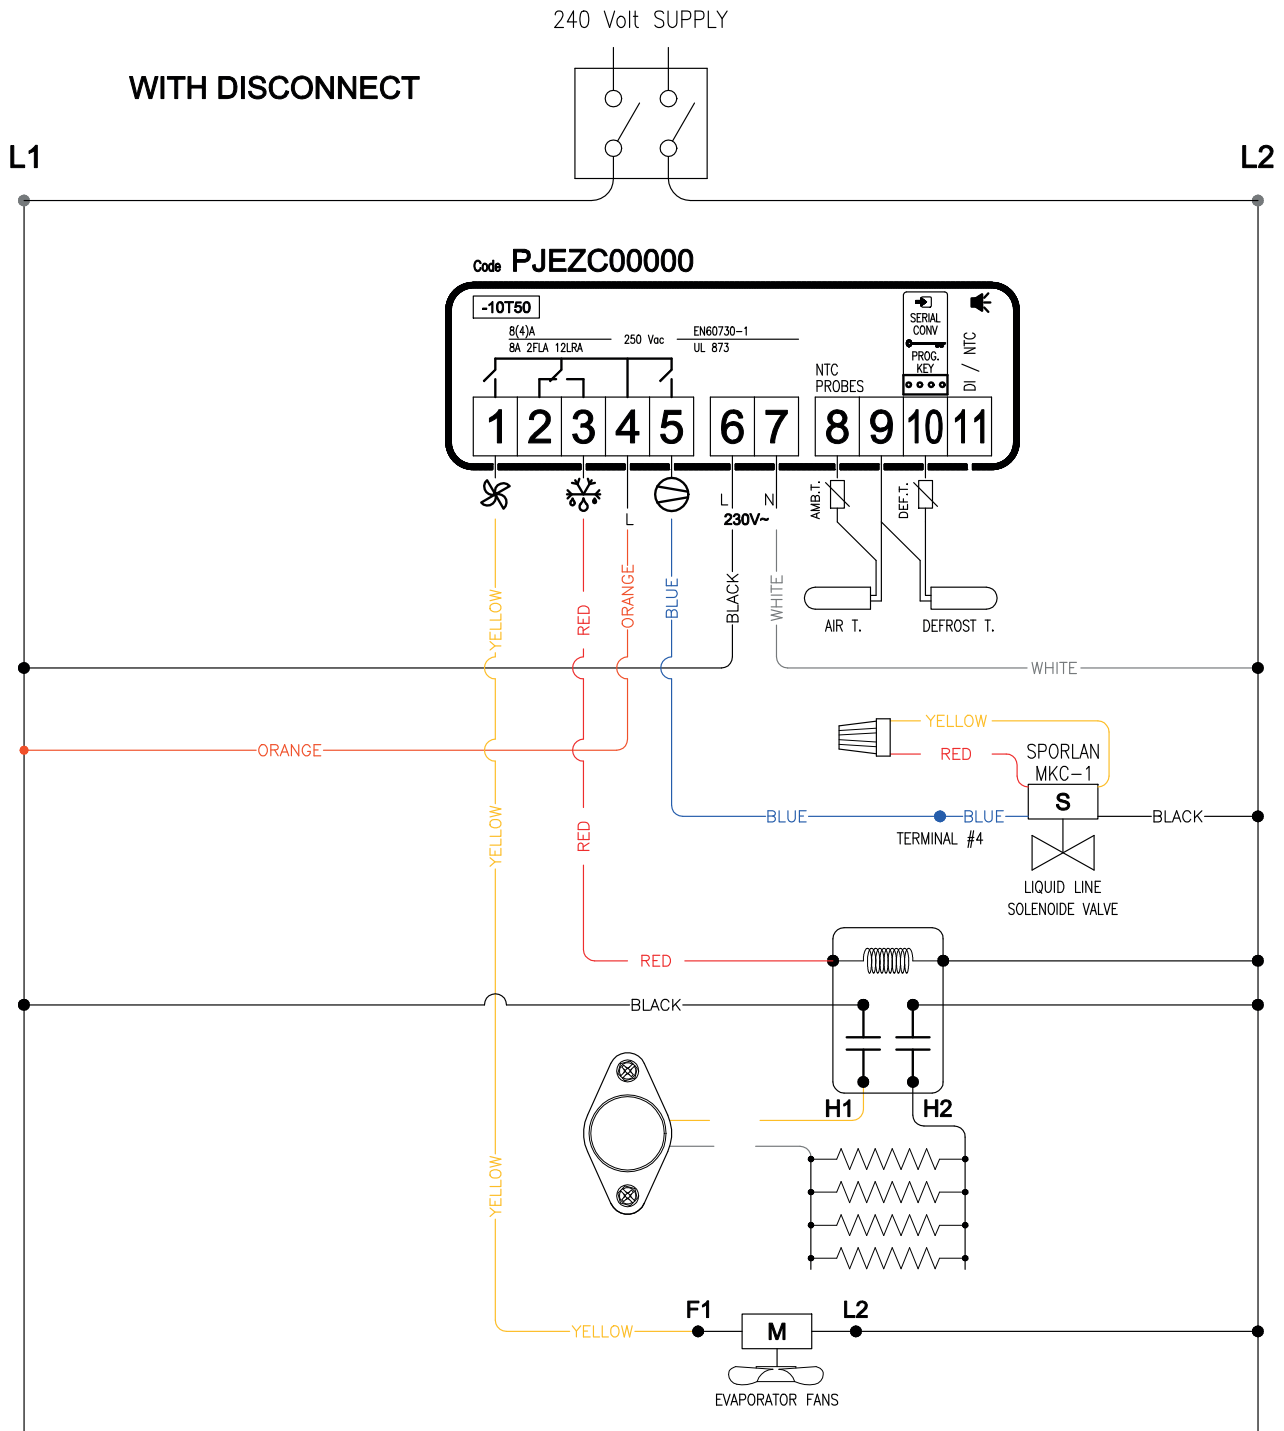

INTELLIREF WIRING DIAGRAM FOR COOLER

INTELLIREF WIRING DIAGRAM FOR COOLER WITH DISCONNECT

INTELLIREF WIRING DIAGRAM COOLER (SELF CONTAIN) - 120/120 VOLTS

COMPRESSOR 120 Volt / EVAPORATOR 120 Volt

INTELLIREF WIRING DIAGRAM COOLER (SELF CONTAIN) - 240/120 VOLTS

COMPRESSOR 240 Volt / EVAPORATOR 120 Volt

INTERLLIREF WIRING DIAGRAM FREEZER (THERMAL RELAY)

INTELLIREF WIRING DIAGRAM FREEZER (THERMAL RELAY) WITH DISCONNECT

INTELLIREF WIRING DIAGRAM FREEZER WITH DISCONNECT

INTELLIREF WIRING DIAGRAM FREEZER (PRE-ASSEMBLED)

WIRING DIAGRAM FREEZER (SME) (THERMAL RELAY)