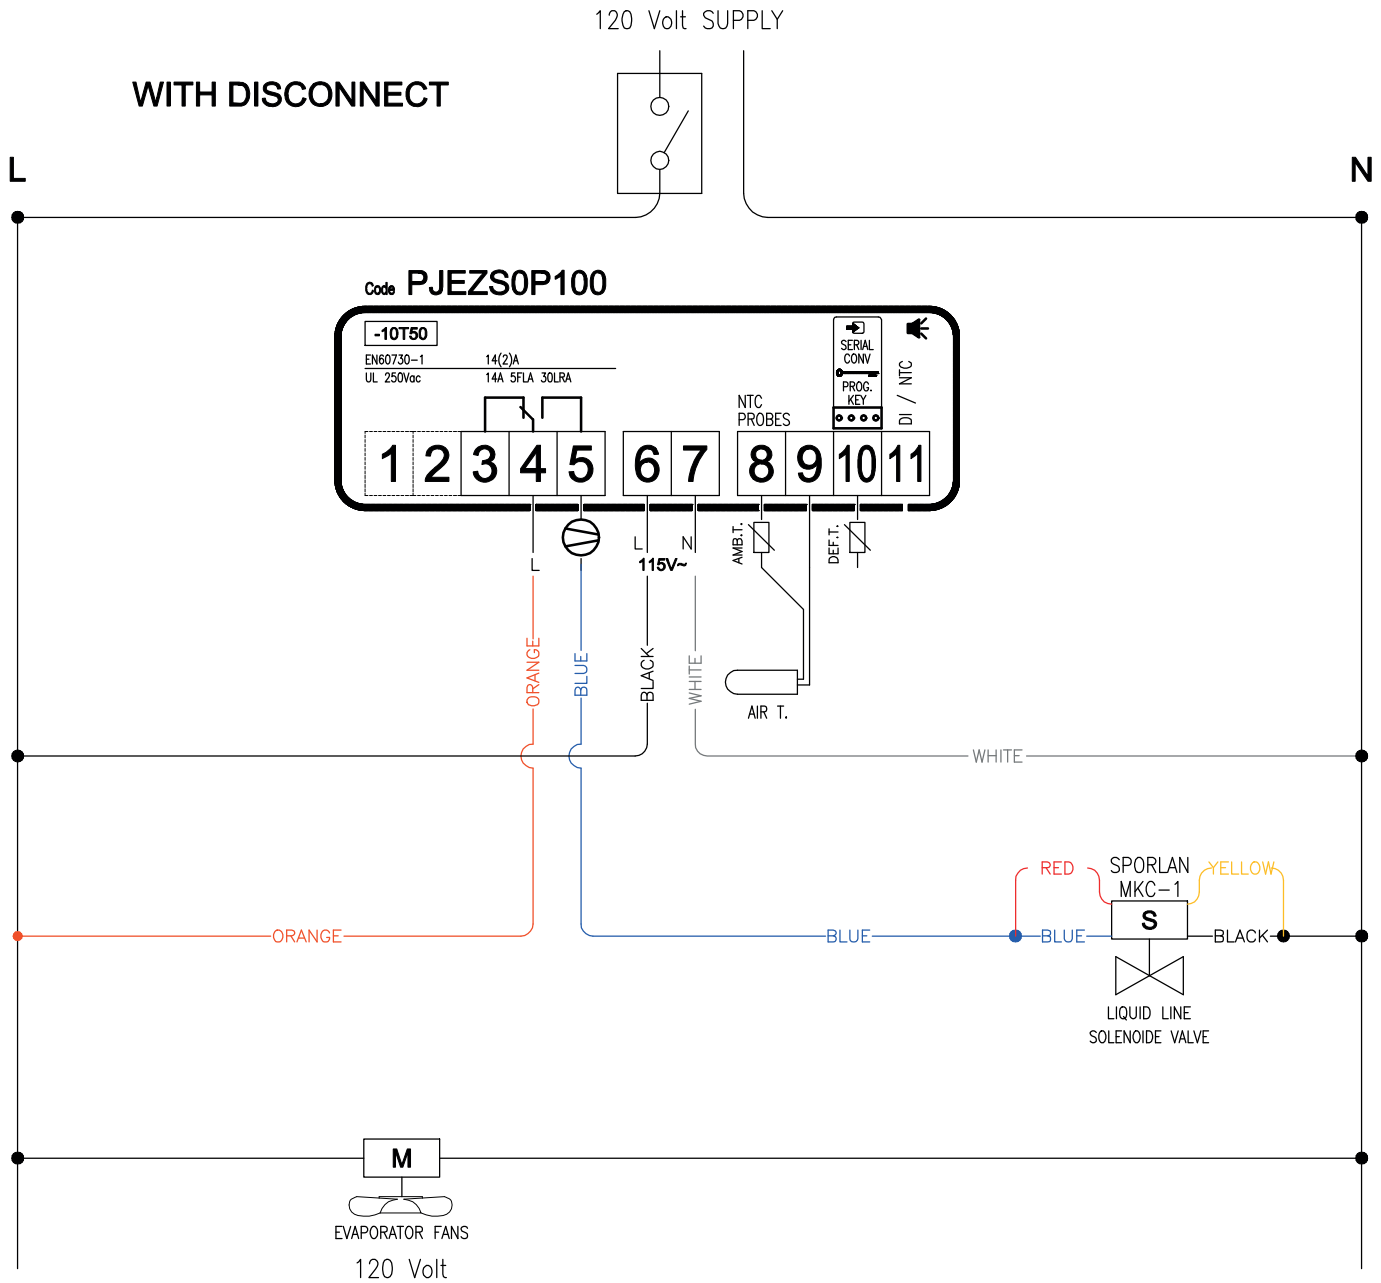

INTELLIREF WIRING DIAGRAM FOR COOLER

INTELLIREF WIRING DIAGRAM FOR COOLER WITH DISCONNECT

INTELLIREF WIRING DIAGRAM COOLER (SELF CONTAIN) - 120/120 VOLTS

COMPRESSOR 120 Volt / EVAPORATOR 120 Volt

INTELLIREF WIRING DIAGRAM COOLER (SELF CONTAIN) - 240/120 VOLTS

COMPRESSOR 240 Volt / EVAPORATOR 120 Volt

INTERLLIREF WIRING DIAGRAM FREEZER (THERMAL RELAY)

INTELLIREF WIRING DIAGRAM FREEZER (THERMAL RELAY) WITH DISCONNECT

INTELLIREF WIRING DIAGRAM FREEZER WITH DISCONNECT

INTELLIREF WIRING DIAGRAM FREEZER (PRE-ASSEMBLED)

WIRING DIAGRAM FREEZER (SME) (THERMAL RELAY)