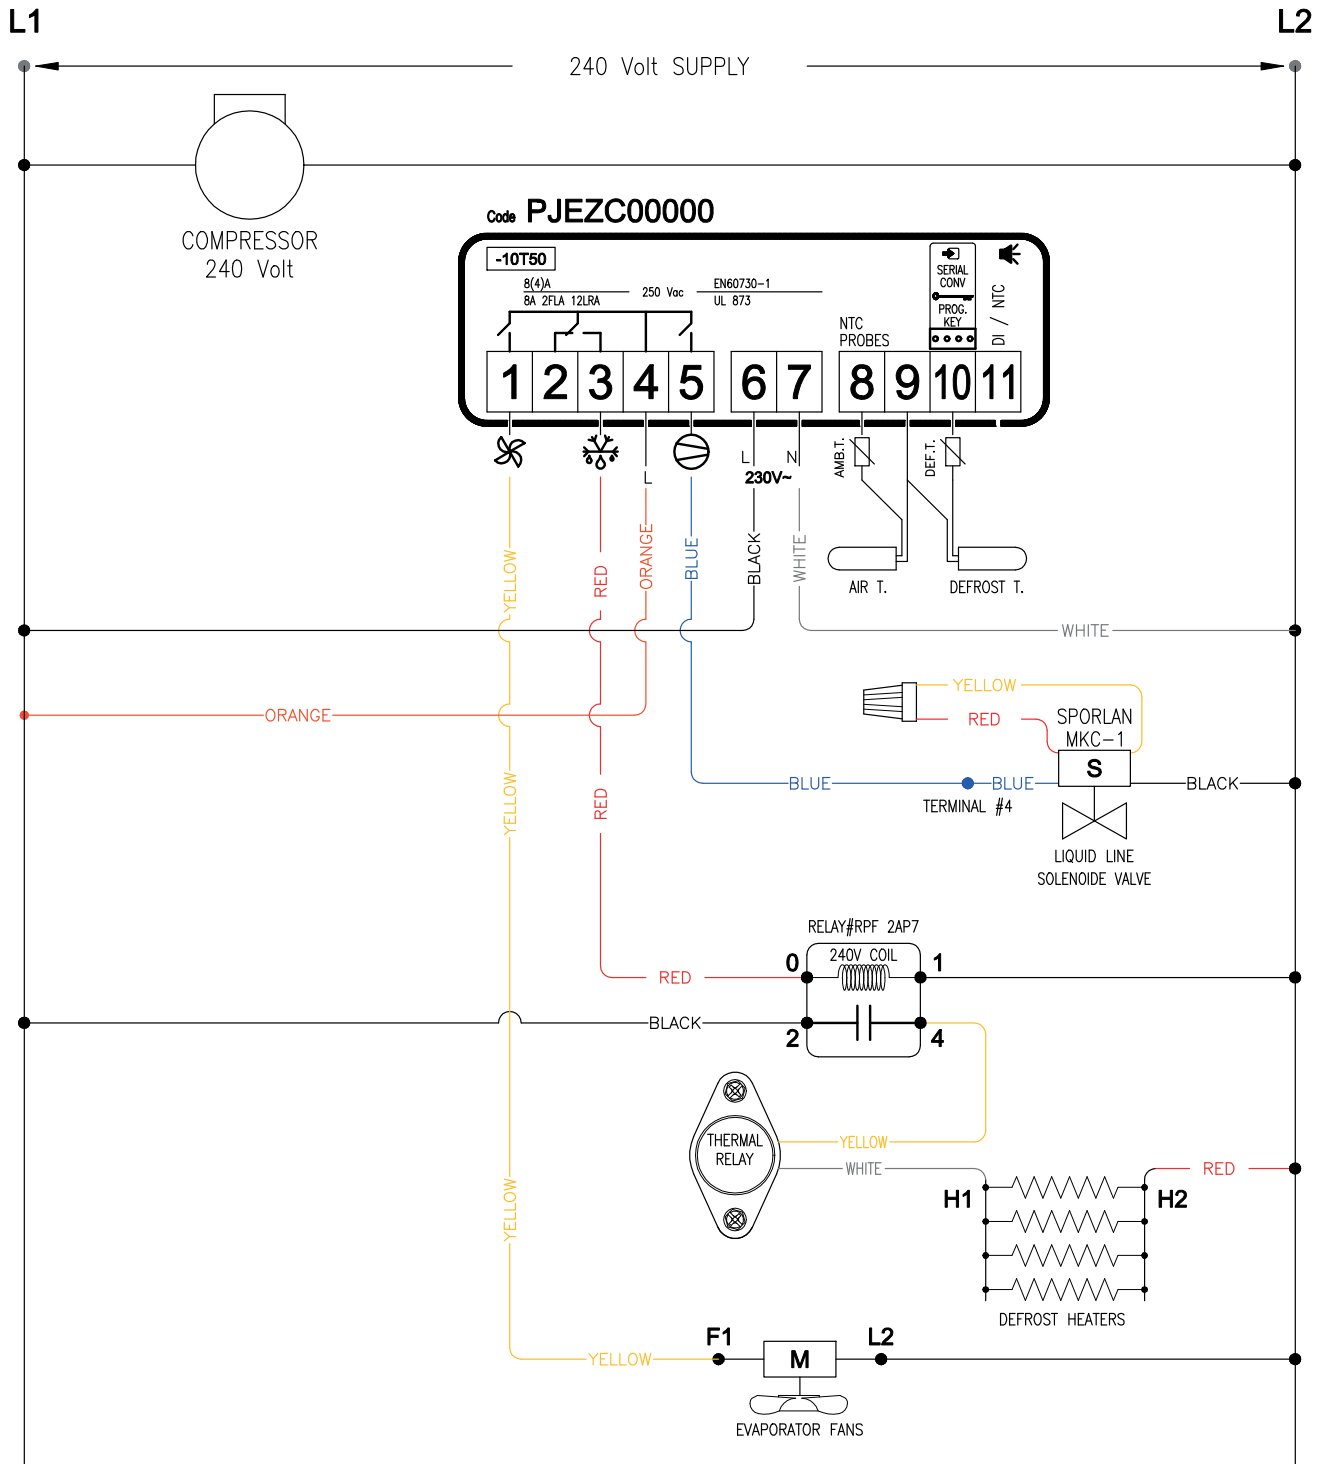

INTELLIREF WIRING DIAGRAM FOR COOLER

INTELLIREF WIRING DIAGRAM FOR COOLER WITH DISCONNECT

INTELLIREF WIRING DIAGRAM COOLER (SELF CONTAIN) - 120/120 VOLTS

COMPRESSOR 120 Volt / EVAPORATOR 120 Volt

INTELLIREF WIRING DIAGRAM COOLER (SELF CONTAIN) - 240/120 VOLTS

COMPRESSOR 240 Volt / EVAPORATOR 120 Volt

INTERLLIREF WIRING DIAGRAM FREEZER (THERMAL RELAY)

INTELLIREF WIRING DIAGRAM FREEZER (THERMAL RELAY) WITH DISCONNECT

INTELLIREF WIRING DIAGRAM FREEZER WITH DISCONNECT

INTELLIREF WIRING DIAGRAM FREEZER (PRE-ASSEMBLED)

WIRING DIAGRAM FREEZER (SME) (THERMAL RELAY)