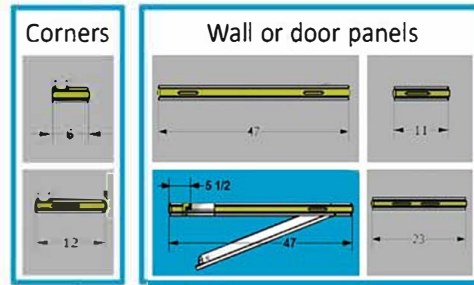

### Our offer

- Same high quality standard as Norbec's custom line.
- Standard nominal sizes (Width; starting at 5' / Depth; 5' to 12' available).
- Full length cooler injected screeds.
- Interchangeable door position.
- Cam locking Combo boxes.

### Size chart

Nominal width (actual dimension)	Left corner	Wall or door panel	Wall or door panel	Wall or door panel	Right corner	Door position from ext. left corner	
5' (4'-11")	6"	47" (door)			6"	11 1/2" (Centered)	
6' (5'-11")	12"	47" (door)			12"	17 1/2" (Centered)	
7' (6'-9")	6"	47" (door)	11"	11"	6"	11 1/2"	
	6"	11"	47" (door)	11"	6"	22 1/2" (Centered)	
	6"	11"	11"	47" (door)	6"	33 1/2"	
8' (7'-9")	12"	47" (door)	11"	11"	12"	17 1/2"	
	12"	11"	47" (door)	11"	12"	28 1/2" (Centered)	
	12"	11"	11"	47" (door)	12"	39 1/2"	
9' (8'-9")	6"	47" (door)	23"	23"	6"	11 1/2"	
	6"	23"	47" (door)	23"	6"	34 1/2" (Centered)	
	6"	23"	23"	47" (door)	6"	57 1/2"	
10' (9'-9")	12"	47" (door)	23"	23"	12"	17 1/2"	
	12"	23"	47" (door)	23"	12"	40 1/2" (Centered)	
	12"	23"	23"	47" (door)	12"	63 1/2"	
11' (10'-9")	6"	47" (door)	47"	23"	6"	11 1/2"	
	6"	23"	47" (door)	47"	6"	34 1/2"	
	6"	47"	47" (door)	23"	6"	58 1/2"	
	6"	23"	47"	47" (door)	6"	81 1/2"	
12' (11'-9")	12"	47" (door)	47"	23"	12"	17 1/2"	
	12"	23"	47" (door)	47"	12"	40 1/2"	
	12"	47"	47" (door)	23"	12"	64 1/2"	
		12"	23"	47"	47" (door)	12"	87 1/2"