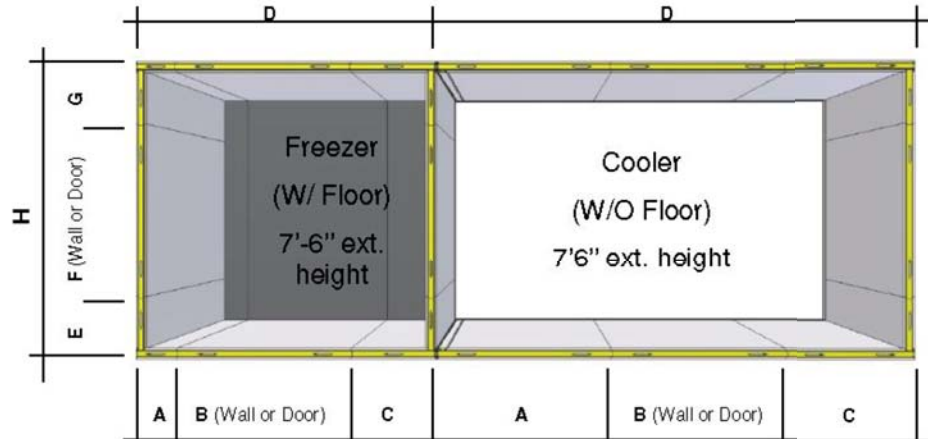

### Our offer

- Same high quality standard as Norbec's custom line.
- Standard nominal sizes (Width; starting at 5' / Depth; 5' to 12' available).
- Full length cooler injected screeds.
- Interchangeable door position.
- Cam locking Combo boxes.

### Size chart

Nominal width (actual dimension)	Left corner	Wall or door panel	Wall or door panel	Wall or door panel	Right corner	Door position from ext. left corner	
5' (4'-11")	6"	47" (door)			6"	11 1/2" (Centered)	
6' (5'-11")	12"	47" (door)			12"	17 1/2" (Centered)	
7' (6'-9")	6"	47" (door)	11"	11"	6"	11 1/2"	
	6"	11"	47" (door)	11"	6"	22 1/2" (Centered)	
	6"	11"	11"	47" (door)	6"	33 1/2"	
8' (7'-9")	12"	47" (door)	11"	11"	12"	17 1/2"	
	12"	11"	47" (door)	11"	12"	28 1/2" (Centered)	
	12"	11"	11"	47" (door)	12"	39 1/2"	
9' (8'-9")	6"	47" (door)	23"	23"	6"	11 1/2"	
	6"	23"	47" (door)	23"	6"	34 1/2" (Centered)	
	6"	23"	23"	47" (door)	6"	57 1/2"	
10' (9'-9")	12"	47" (door)	23"	23"	12"	17 1/2"	
	12"	23"	47" (door)	23"	12"	40 1/2" (Centered)	
	12"	23"	23"	47" (door)	12"	63 1/2"	
11' (10'-9")	6"	47" (door)	47"	23"	6"	11 1/2"	
	6"	23"	47" (door)	47"	6"	34 1/2"	
	6"	47"	47" (door)	23"	6"	58 1/2"	
	6"	23"	47"	47" (door)	6"	81 1/2"	
12' (11'-9")	12"	47" (door)	47"	23"	12"	17 1/2"	
	12"	23"	47" (door)	47"	12"	40 1/2"	
	12"	47"	47" (door)	23"	12"	64 1/2"	
		12"	23"	47"	47" (door)	12"	87 1/2"

### Other sizes available

- 13' (12'-9")
- 14' (13'-9")
- 15' (14'-9")

Contact info:

### Width Dimensions

A	B	B'	B''	B'''	B''''	C	D
Left Corner	Wall or Door panel	Wall or Door panel	Wall or Door panel	Wall or Door panel	Wall or Door panel	Right Corner	Box Width (ft.)
6	47					6	5' (4'-11")
12	47					12	6' (5'-11")
6	11	47			11	6	7' (6'-9")
12	11	47			11	12	8' (7'-9")
6	23	47			23	6	9' (8'-9")
12	23	47			23	12	10' (9'-9")
6	23	47	47			6	11' (10'-9")
12	23	47	47			12	12' (11'-9")
6	23	47	47		23	6	13' (12'-8")
12	23	47	47		23	12	14' (13'-8")
12	11	47	47	47		12	15' (14'-8")